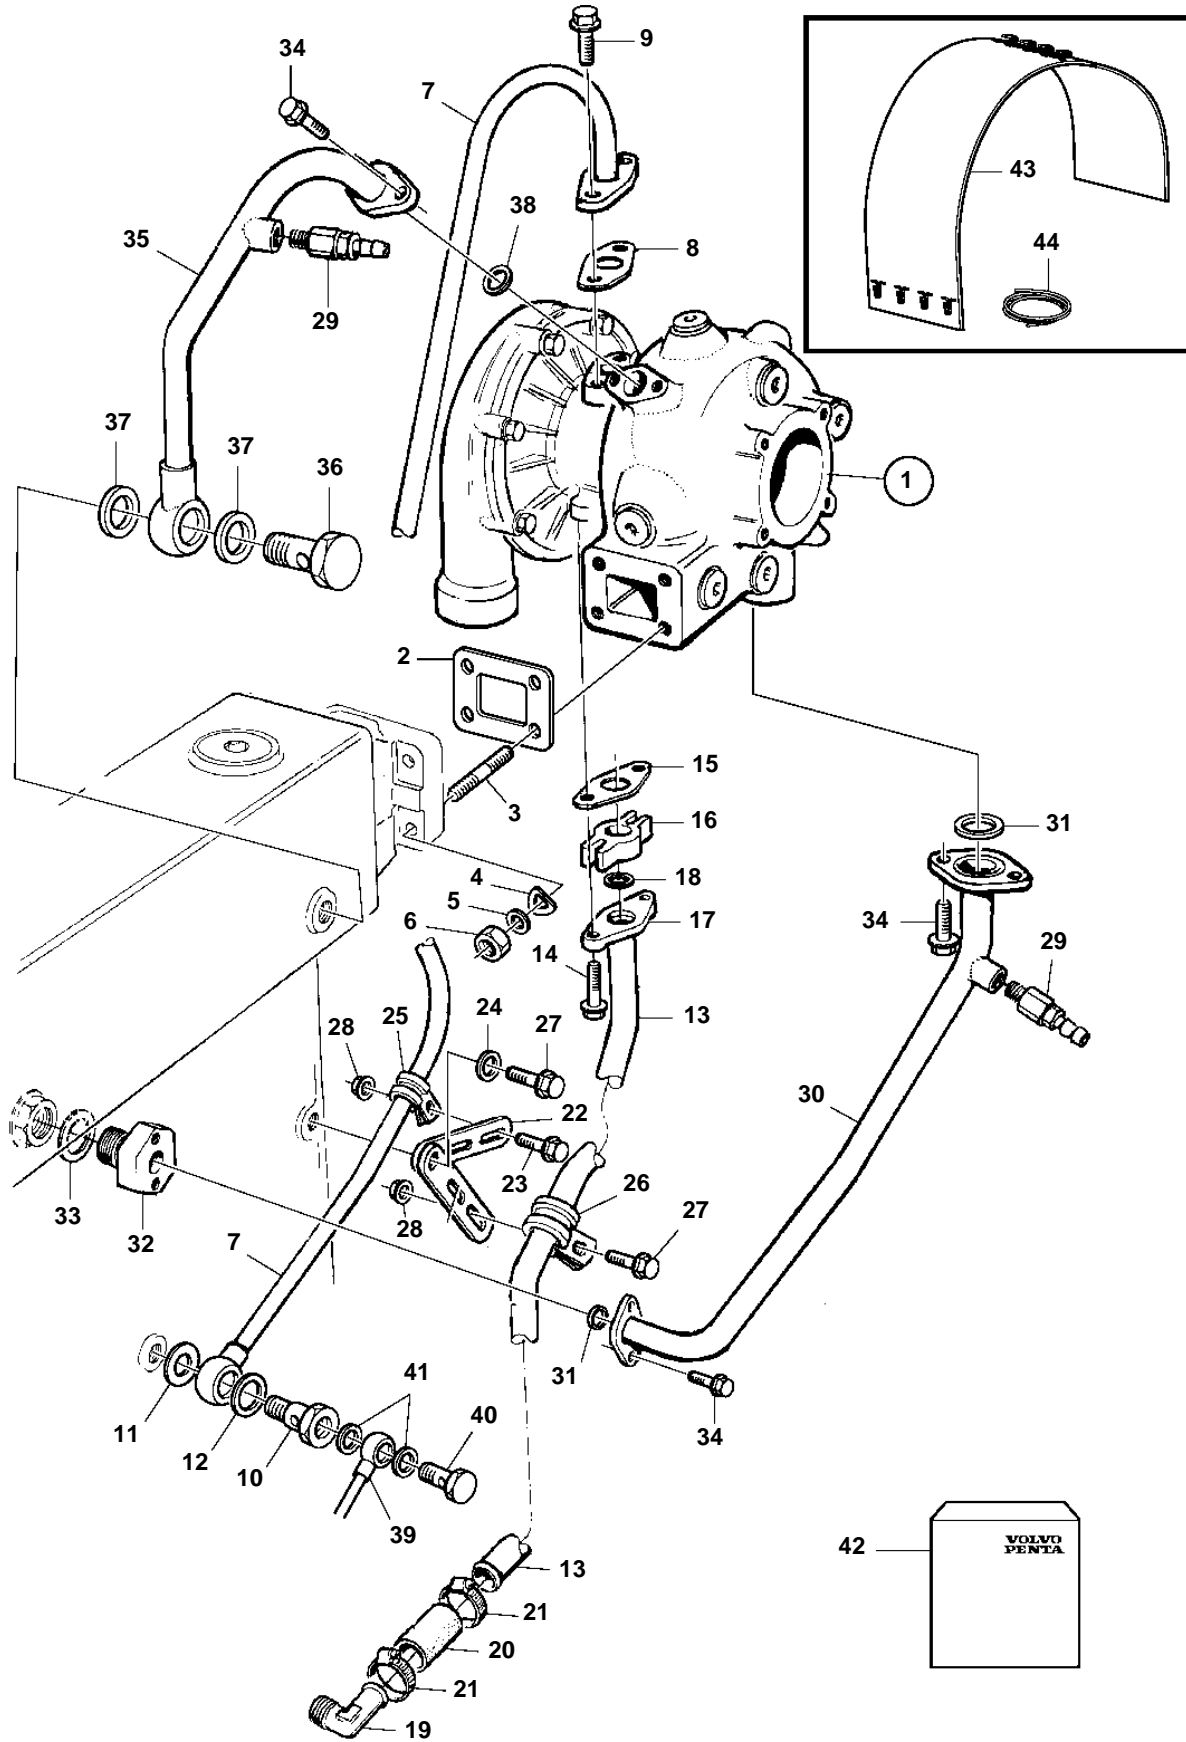

TAMD103A-A, TAMD103A-A AUX

23352

TAMD103A-A, TAMD103A-A AUX

REF	PART NO.	QTY	DESCRIPTION	NOTES
1	3802128	1	Turbocharger, exch · Parts not sold separately	
2	420618	1	Gasket	
3	943883	4	Stud	
4	940097	4	Washer	
5	942336	4	Spring washer	
6	940183	4	Hexagon nut	
7	3829662	1	Oil pressure pipe, oil-pressure	
8	420641	1	Gasket	
9	946173	2	Flange screw	
10	479464	1	Hollow screw, cylinder block	
11	942703	1	Gasket	
12	11998	1	Gasket	
13	864391	1	Oil return pipe, oil drain	
14	947760	2	Flange screw	
15	420643	1	Gasket	
16	8148729	1	Connector	
17	469543	1	Flange	
18	469601	1	Sealing ring	
19	479959	1	Elbow nipple, cylinder block	
20	466328	1	Rubber hose	
21	943474	2	Hose clamp	
22	965539	2	Bracket	
23	946544	1	Flange screw	
24	940280	1	Spring washer	
25	952627	1	Clamp	
26	952632	1	Clamp	
27	946544	2	Flange screw	
28	945407	2	Flange nut	
29	949918	2	Shut-off cock	
30	864599	1	Coolant pipe, coolant water	
31	831622	2	Sealing ring	
32	847492	1	Nipple	
33	190957	1	Gasket	
34	946544	6	Flange screw	
35	864600	1	Coolant pipe, coolant water	
36	866364	1	Hollow screw	
37	947627	2	Gasket	
38	831622	1	Sealing ring	
39	422245	1	Oil feed pipe, fuel inj. pump	
40	969299	1	Hollow screw	
41	11994	2	Gasket	
42	876714	1	Gasket kit, turbo connect.	SEE GROUP 99
43	3812603	1	Isolation	AUX
44	941710	1	Locking wire	AUX